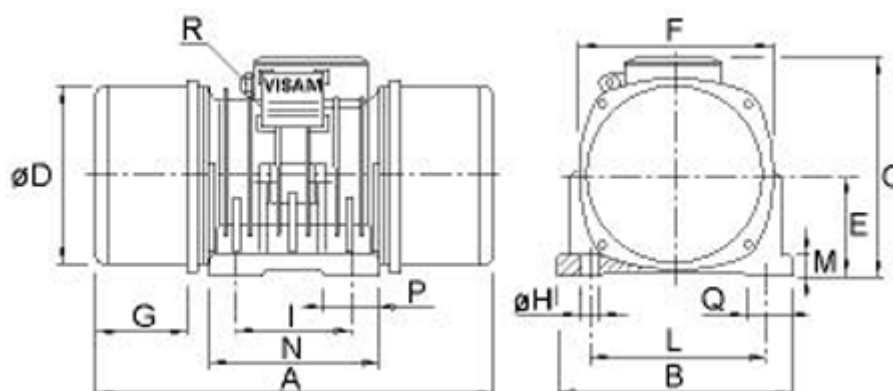

Data Sheet

Article number: 310101080002100

Description: Vibrator motor SPV 7.0 A 16kgcm
3000 o/m 800kg 0,75kW 3x230-400V 50hz

Measures

A = 336	L = 170
B = 220	M = 20
C = 213	N = 200
d = 168	Number H = 4
E = 96	P = 65
G = 54	Q = 50
H = 17	R = M20x1,5
I = 115	